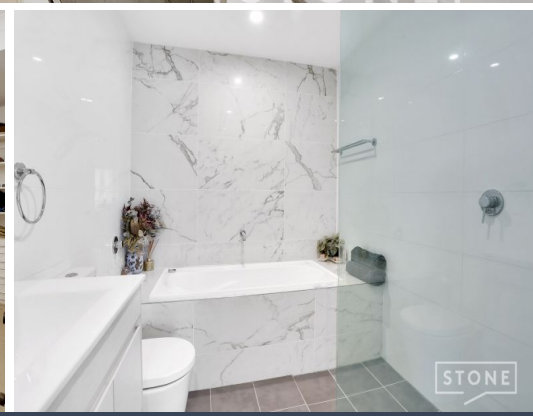

STONE

STONE

STONE

STONE

STONE

55/23 Regent Honeyeater Grove North Kellyville, NSW

2  2  2 

Impeccably presented mid floor apartment

Situated in The Grove, Greygum Estate is this Luxurious apartment that is designed for occupants to enjoy an exceptional lifestyle. With beautifully landscaped grounds provide lush vistas, privacy and set in a quiet residential area.