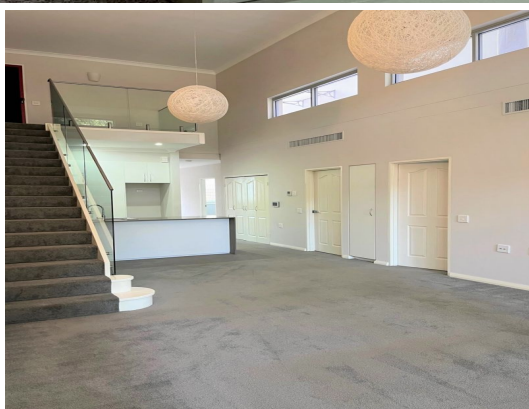

STONE

16/20 Fairway Drive Norwest, NSW 3  2  2 

Peace, Comfort & Views - over 55's Lifestyle Living

Spacious 3 bedroom villa located in Golf Shore, an Over 55's Community in the Hills District of Sydney.