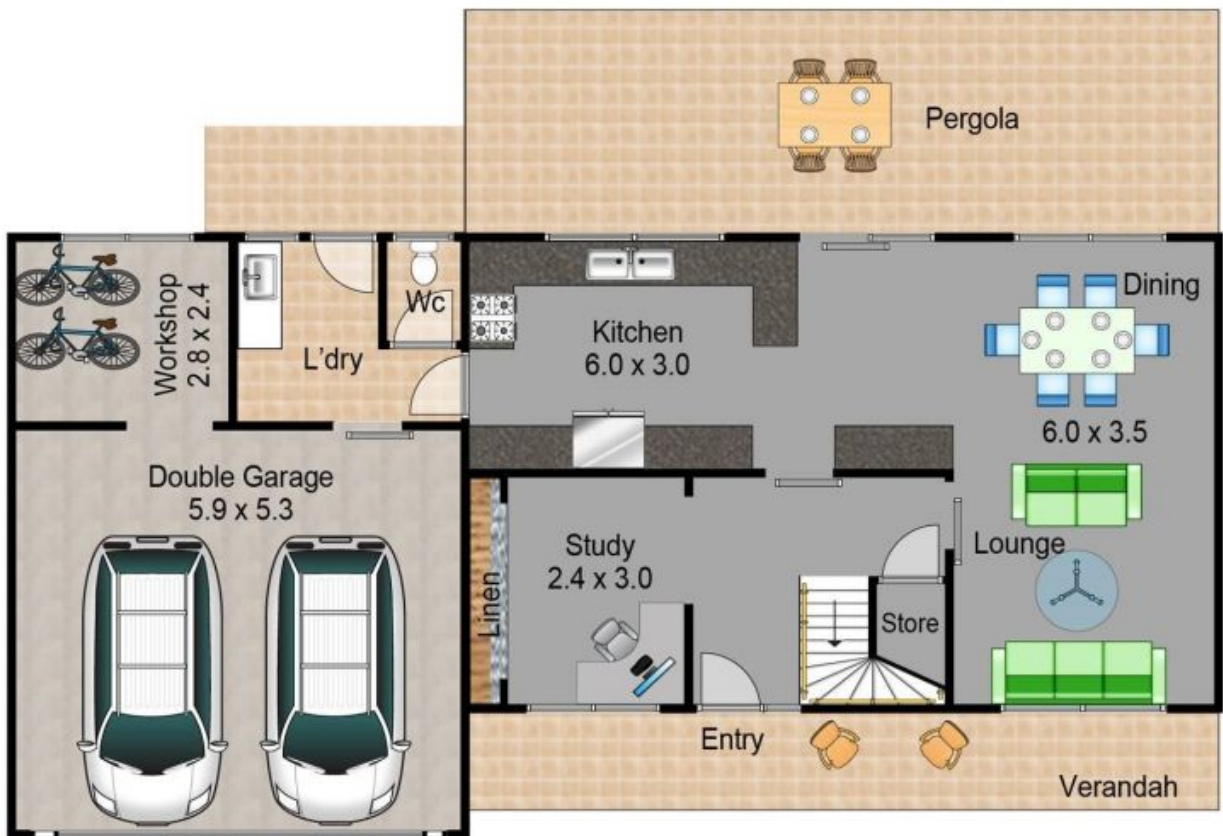

6 Brady Place Kellyville, NSW

3  2  2 

Two Storey Family Home!

Two Storey Family Home!

Price: \$750 per week

Bond: \$3,000

Available Date: 13/12/2023

Ashleigh Gray

02 8893 2222

First Floor

Ground Floor