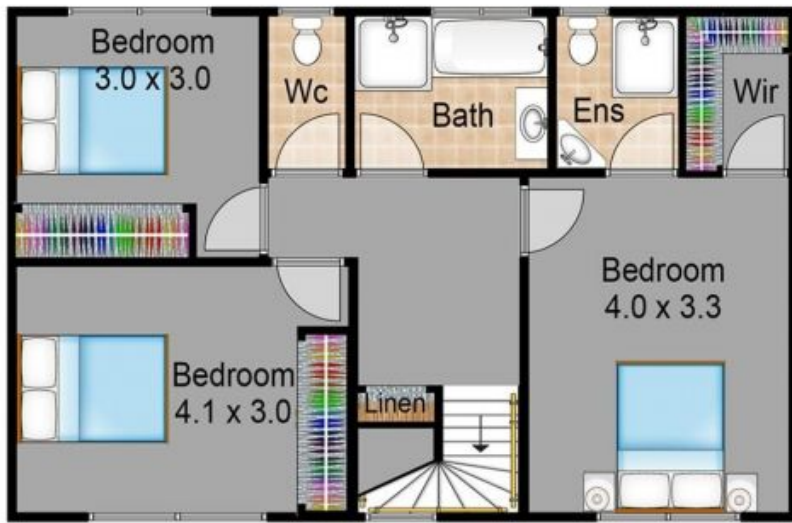

First Floor