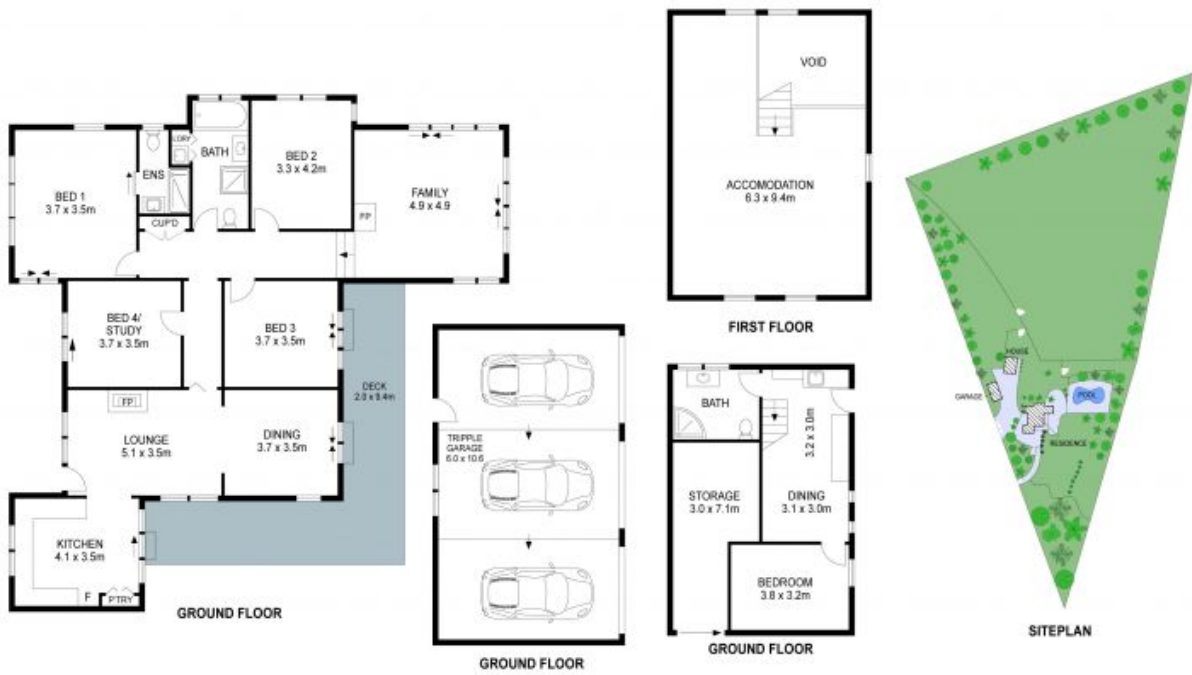

This immaculately presented cottage is set on 1.8 lush acers offering you your own peaceful sanctuary to come home to each day! Plenty of space and comfort for the growing family and entertaining, superb location and access to quality local schools and facilities, this home is sure to impress!

Price: \$1600 per week

Available Date: 06/05/2024

Stone Beecroft | Castle

02 8866 1500

Hill | Epping

19 Smiths Lane, Glenorie

5 3 3 340m² 7435 m²

THIS IS AN ARTIST'S IMPRESSION - ALL DIMENSIONS, LAYOUTS AND TREES ARE APPROXIMATE
ALL INTERESTED PARTIES SHOULD MAKE AND RELY ON THEIR OWN ENQUIRIES