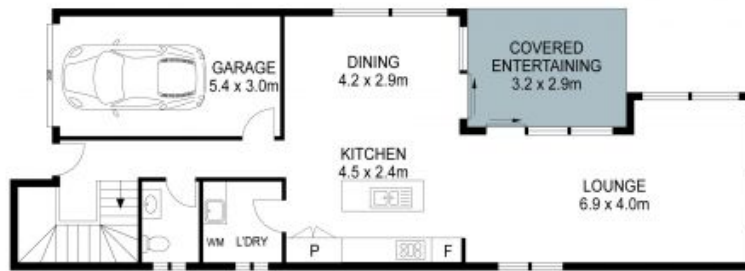

19 Newfoundland Way, Box Hill

4 2 1

THIS IS AN ARTIST'S IMPRESSION - ALL DIMENSIONS, LAYOUTS AND TREES ARE APPROXIMATE
ALL INTERESTED PARTIES SHOULD MAKE AND RELY ON THEIR OWN ENQUIRIES