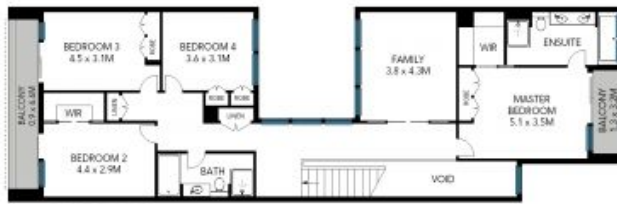

**Price:** \$1250 per week

**Available Date:** 04/10/2024

**Stone Beecroft | Castle**

02 8866 1500

**Hill | Epping**

22 Strangers Creek Place  
Bella Vista

The site plan and floor plan are not to scale; measurements are indicative and in metres. Bushes and trees are placed for illustration purposes. Plans should not be relied on. Interested parties should make and rely on their own enquiries. All other information provided has been collected from reliable sources but cannot be guaranteed for accuracy.