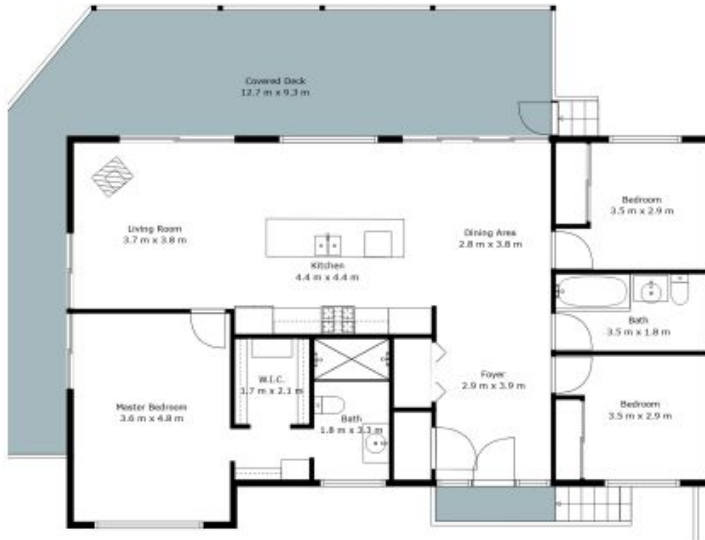

2 Terence Brassel Place Crescent Head, NSW

3 

2 

2 

Peaceful and Private Crescent Head Abode

Nestled in the quiet corner of Crescent Head, where the homes have a little more room, and rather than views of the waves, you have mountain vistas from your private deck.

Price: \$750 pw

Bond: \$3,000

Available Date: 17/11/2025

Rebecca O'Mullane

0458 626 999

2 Terence Brassel Place Crescent Head

The site plan and floor plan are not to scale; measurement are indicative in meters. Bushes and trees are placed for illustration purposes. Plans should not be relied on. Interested parties should make and rely on their own inquiries. All other information provided has been collected from reliable sources but cannot be guaranteed for accuracy.