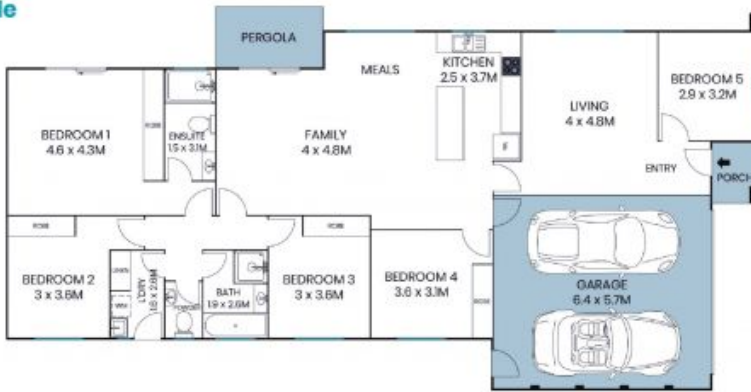

25 Aida Ball Circuit Forde, ACT

5 2 2

Family Haven Awaits!

A perfect balance of spacious and comfortable single-level living, this home offers a fantastic lifestyle opportunity for large families in one of Forde's quietest, most family-friendly pockets. The design features multiple living areas and flexible spaces for both relaxation and entertaining, making it ideal for growing families.

Price: \$850 per week

Bond: \$3,400

Available Date: 25/11/2025

Amanda Tehle

0449 065 844

25 Aida Ball Circuit
Forde

Site Plan

The site plan and floor plan are not to scale; measurements are indicative and in metres. Bushes and trees are placed for illustration purposes. Plans should not be relied on. Interested parties should make and rely on their own enquiries. All other information provided has been collected from reliable sources but cannot be guaranteed for accuracy.

25 Aida Ball Circuit
Forde

The floor plan is not to scale; measurements are indicative and in metres. All features included in this 3D plan are for inspiration purposes only. This is not an exact replica of the property or the position of exterior elements. Plans should not be relied on. Interested parties should make and rely on their own enquiries.