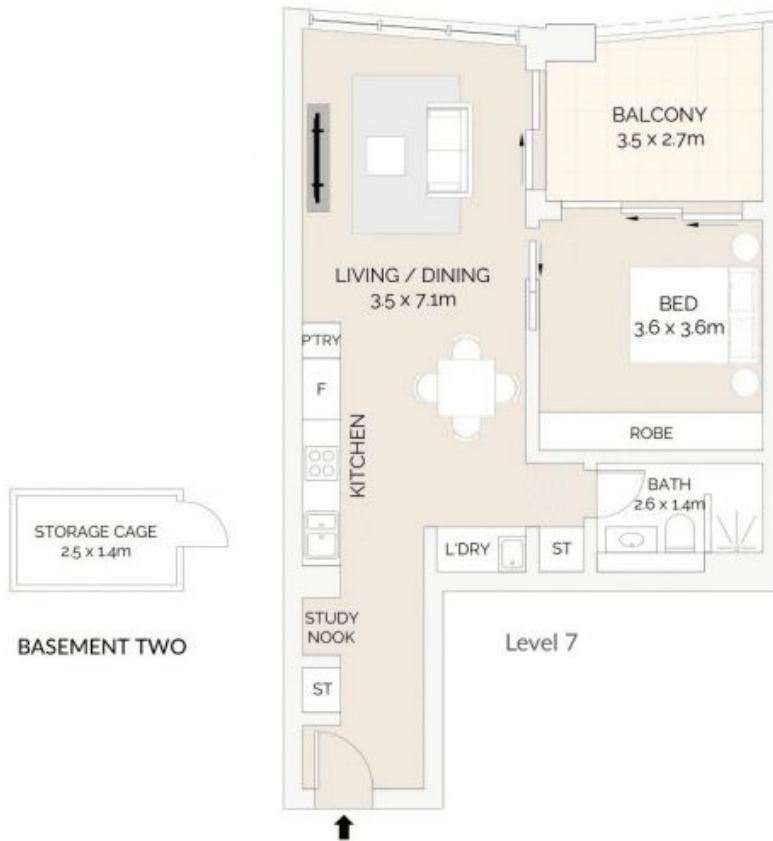

0424 494 534

702/3 Gray Street, Bondi Junction

Scale in metres. Indicative only. Dimensions are approximate. All information contained herein is gathered from sources we believe to be reliable. However we cannot guarantee its accuracy and interested persons should rely on their own enquiries.