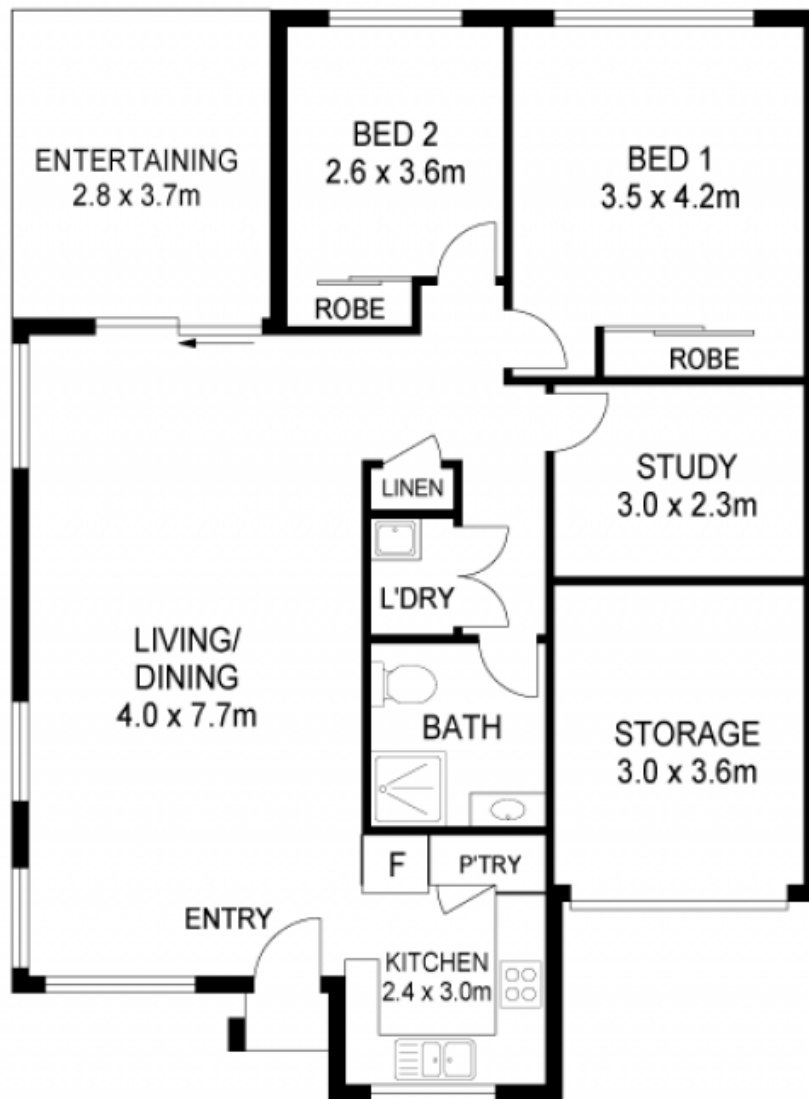

### Relaxed, Single-Level Living

Offering an easy-care, relaxed style of living combined with a perfect locale within the much sought-after Edgewood Estate, this contemporary, single-level home features a functional, well-designed layout along with low-maintenance gardens and will appeal to a wide variety of buyers including downsizers, investors and first home buyers alike.

**Price:** \$699,950

**Stone Engadine**

(02) 9520 2296

0m 1m 2m 3m 4m **SCALE (METRES)**

PLANS SHOWN ONLY INDICATIVE OF LAYOUT. DIMENSIONS ARE APPROXIMATE.

25 FLAME TREE CIRCUIT, WOONONA