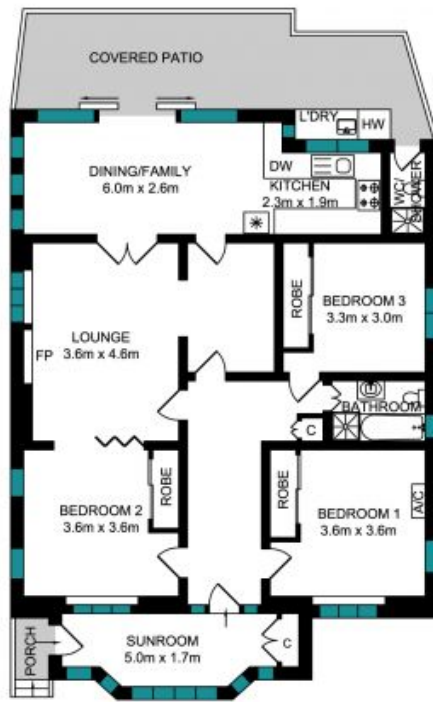

116A River Road, Greenwich

STONE