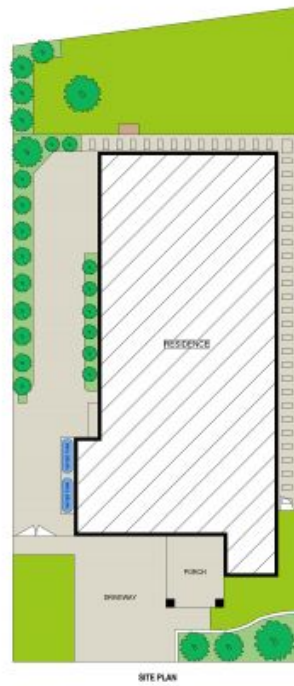

25 Fairlight Circuit Mardi, NSW

4

2

2

A Premium Low-Maintenance Entertainer with Space, Privacy & Side Access in The Habitat Estate!

Set in one of the most sought-after positions in the area, this impressive McDonald Jones single-level brick and tile home delivers space, privacy and effortless low-maintenance living on a sprawling 641sqm block.

Price: \$1,260,000

Alyce Lewis

0423 950 626

25 Fairlight Circuit,
Mardi

INTERNAL: 157sqm
EXTERNAL: 55sqm

PLEASE NOTE: These Floorplan + Site Plans have been generated for marketing purposes and are to be used as a guide only. While all care is taken, no guarantee can be given in respect of accuracy, sizes and dimensions are approximate, actual may vary.