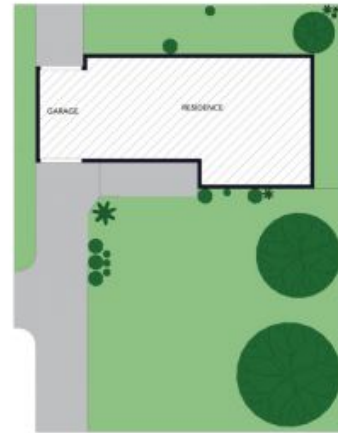

5/66 Manahan Street Condell Park, NSW 3 1 1

Charming Retro Townhouse with Spacious Interiors

Discover this delightful townhouse that exudes character and warmth. The kitchen is a nostalgic masterpiece, featuring vintage cabinetry and a unique patterned floor, providing a charming space for culinary creativity. The open-plan design seamlessly connects to a dining area, perfect for family gatherings.

Strata Rates: \$777.00 p/q

Jacqueline Dodd
0419416723

Jacqueline Dodd
0419416723

Site Plan

The site plan and floor plan are not to scale; measurements are indicative and in metres. Bushes and trees are placed for illustration purposes. Plans should not be relied on. Interested parties should make and rely on their own enquiries. All other information provided has been collected from reliable sources but cannot be guaranteed for accuracy.