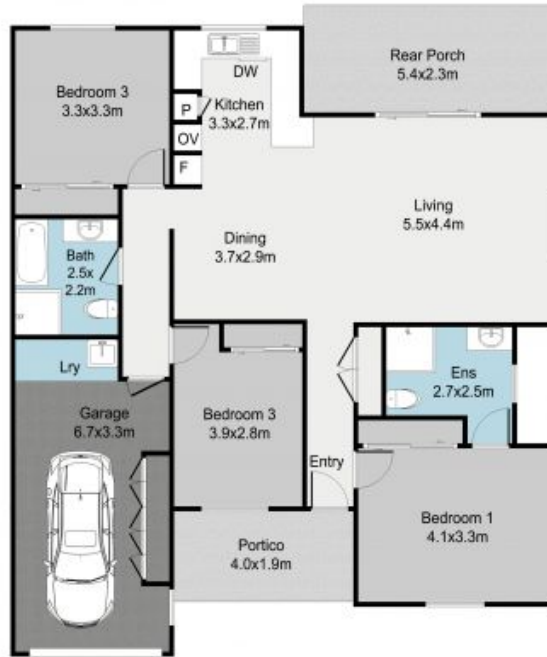

Garden Shed
3.0x0.8m

2/6 White Ibis Drive, Griffin

APPROX SQM
Internal: 124 SQM
External: 22 SQM