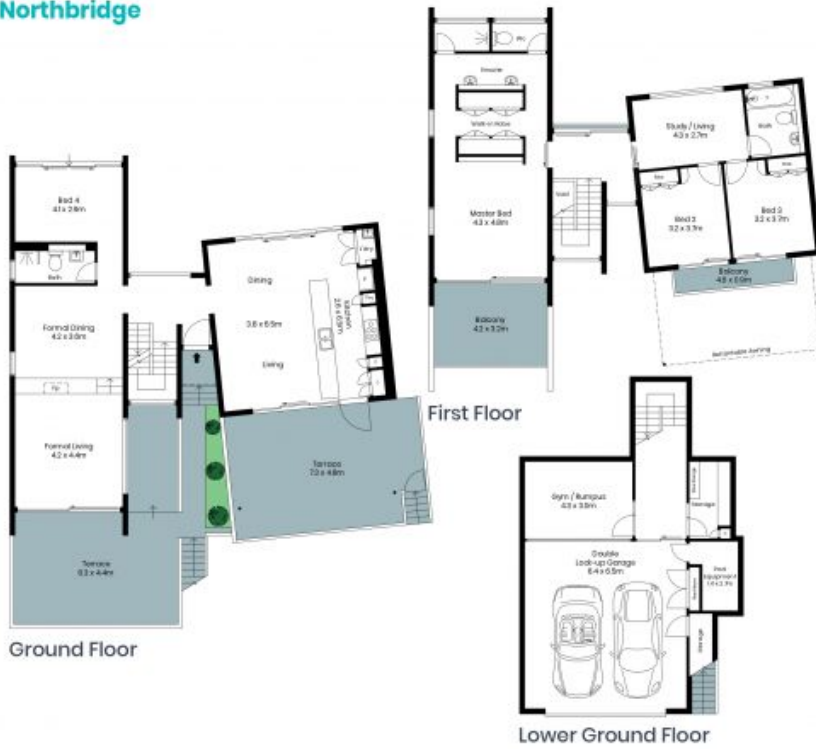

Common Property

103/9 Waters Lane Neutral Bay, NSW

Executive Living, North facing Sanctuary

Welcome to Pienza.

Price:

Contact Marize Bellomo

The site plan and floor plan are not to scale; measurements are indicative and in metres. Bushes and trees are placed for illustration purposes. Plans should not be relied on. Interested parties should make and rely on their own enquiries. All other information provided has been collected from reliable sources but cannot be guaranteed for accuracy.