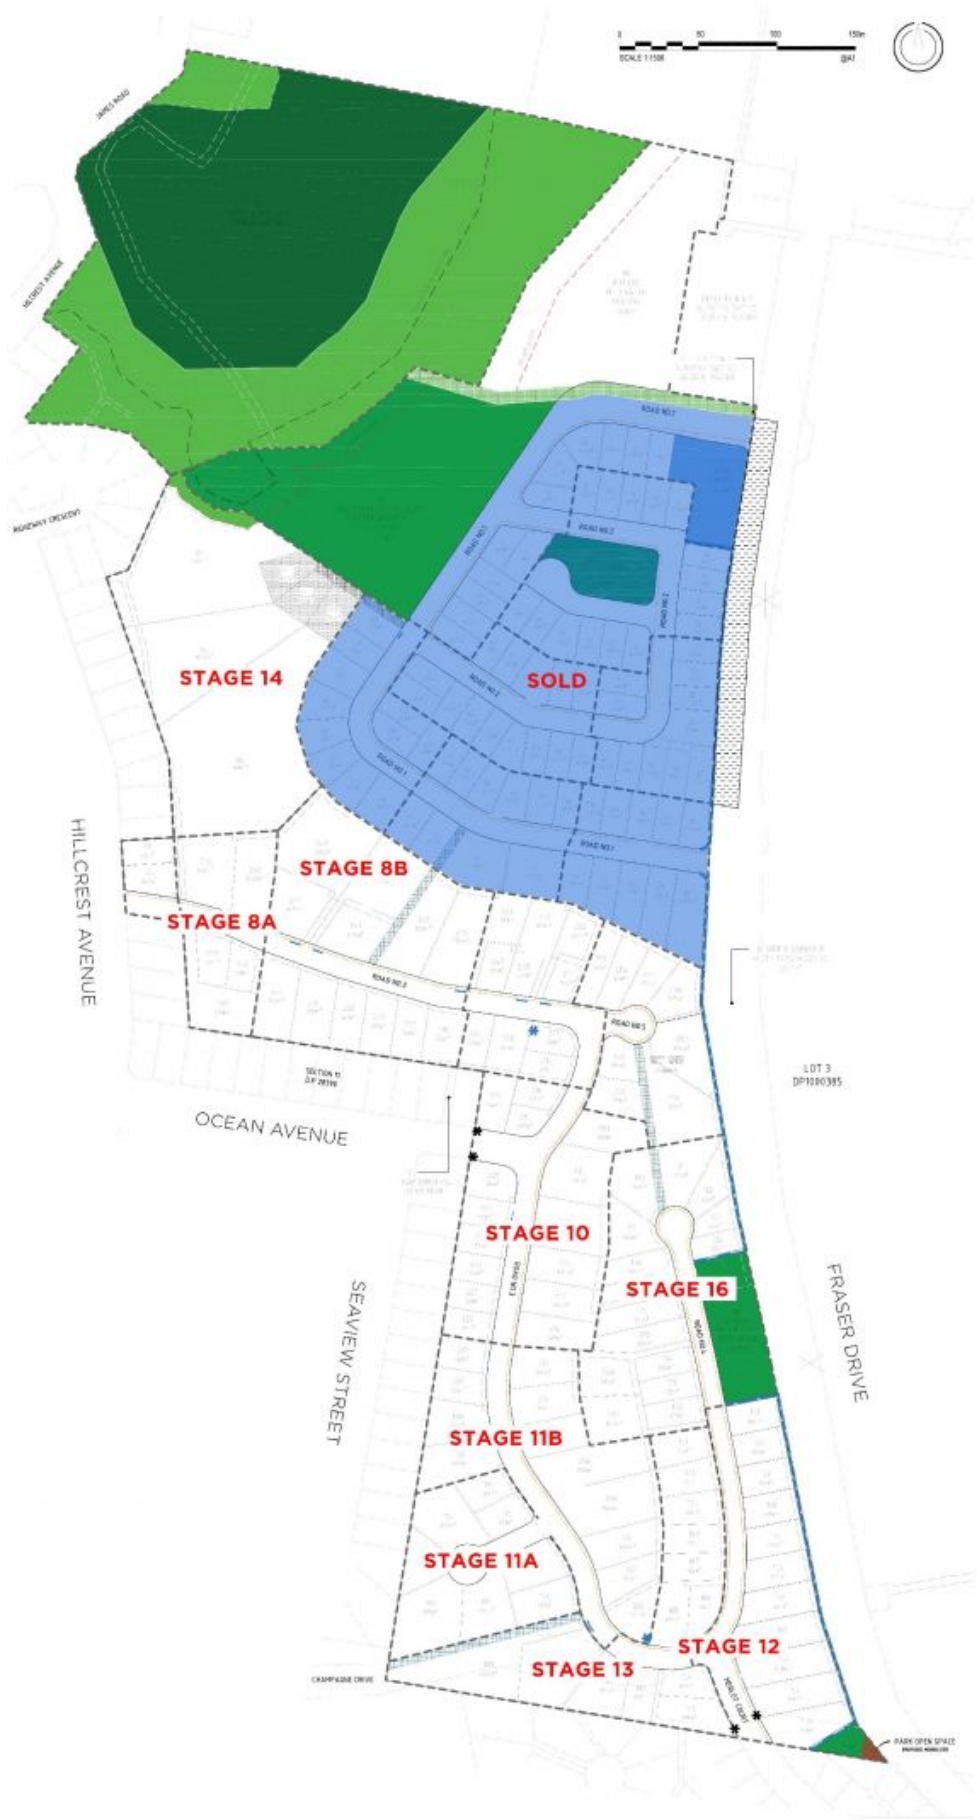

57 Fraser Drive Tweed Heads South, NSW

East

East at Banora has panoramic Pacific Ocean views across Coolangatta and the Gold Coast.

Rebecca Leo

0419 880 822

STAGE 14

SOLD

STAGE 8B

STAGE 8A

OCEAN AVENUE

HILLCREST AVENUE

STAGE 10

STAGE 16

FRASER DRIVE

SEAVIEW STREET

STAGE 11B

STAGE 11A

STAGE 13

STAGE 12

CAMPADE DRIVE

PARK OPEN SPACE