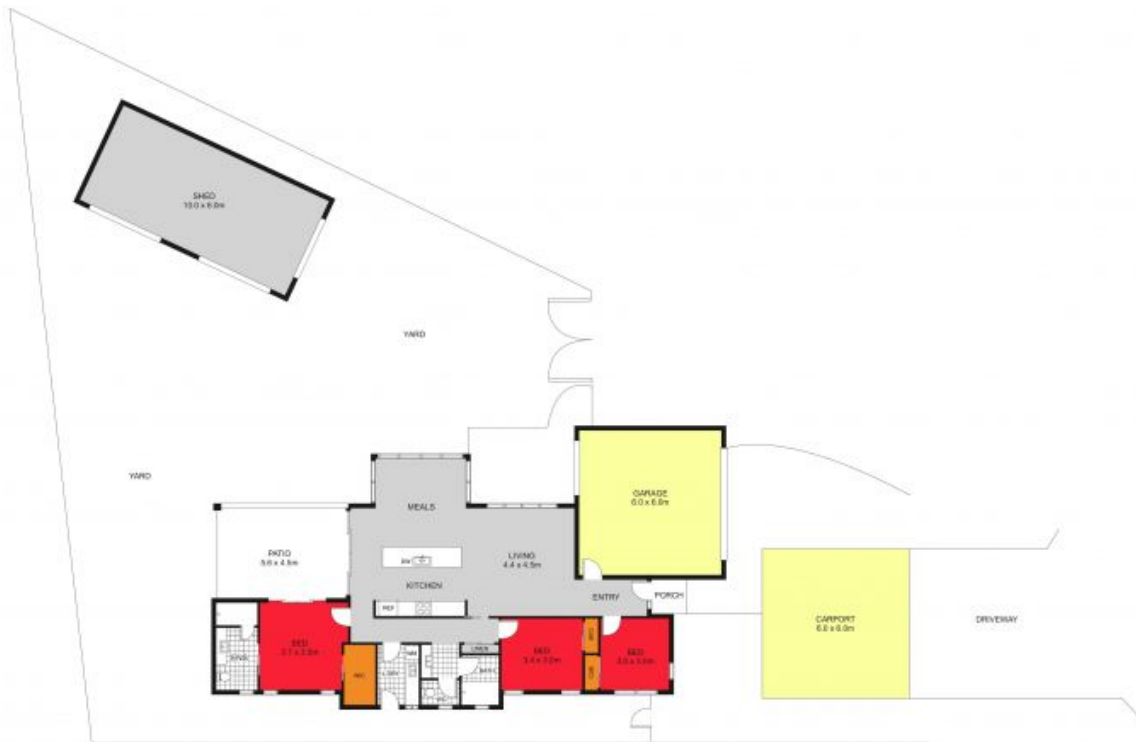

7 Lisha Court Gordonvale, QLD

3 2 2

So much Space

Tucked away in a quiet cul-de-sac, this solid home sits on a generous block with easy side access - heaps of room for the boat, trailer, or even a pool down the track.

Price: Offers in the \$600,000's

Paul Blunt
0422 442 413

7 LISHA CT GORDONVALE

Renderings and floor plans are intended only as a general reference. Feature, materials, finishes, layout and actual measurement of unit may be different than shown.