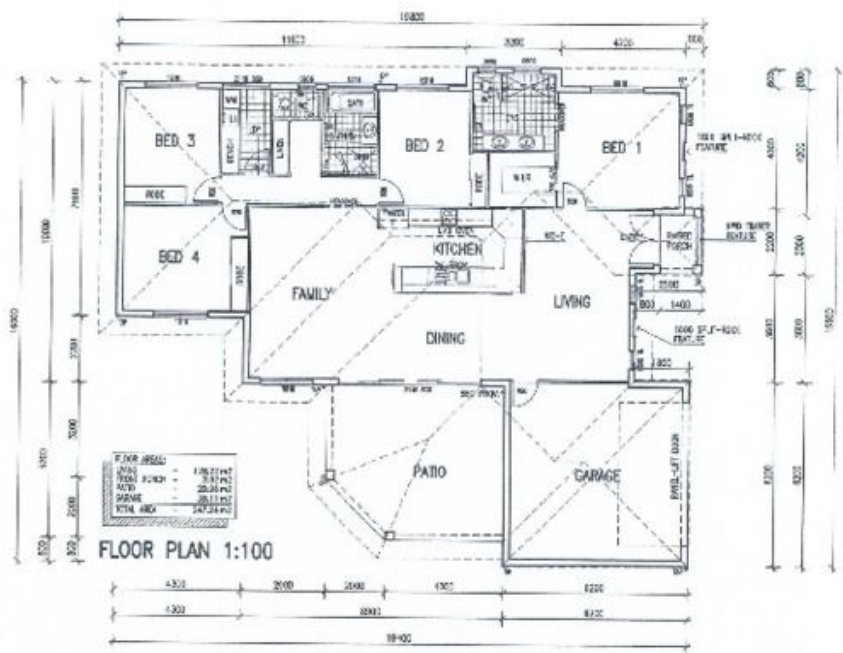

Betta
Homes
2008
TOTAL AREA
247.24 m²

NO.	DATE	DESCRIPTION

PROJECT:
LOT 148
ICEFIRE QU
BLUEWATER

DATE: NOV 03
DRAWN: J. HOBBS
CHECKED: R. DAVIS