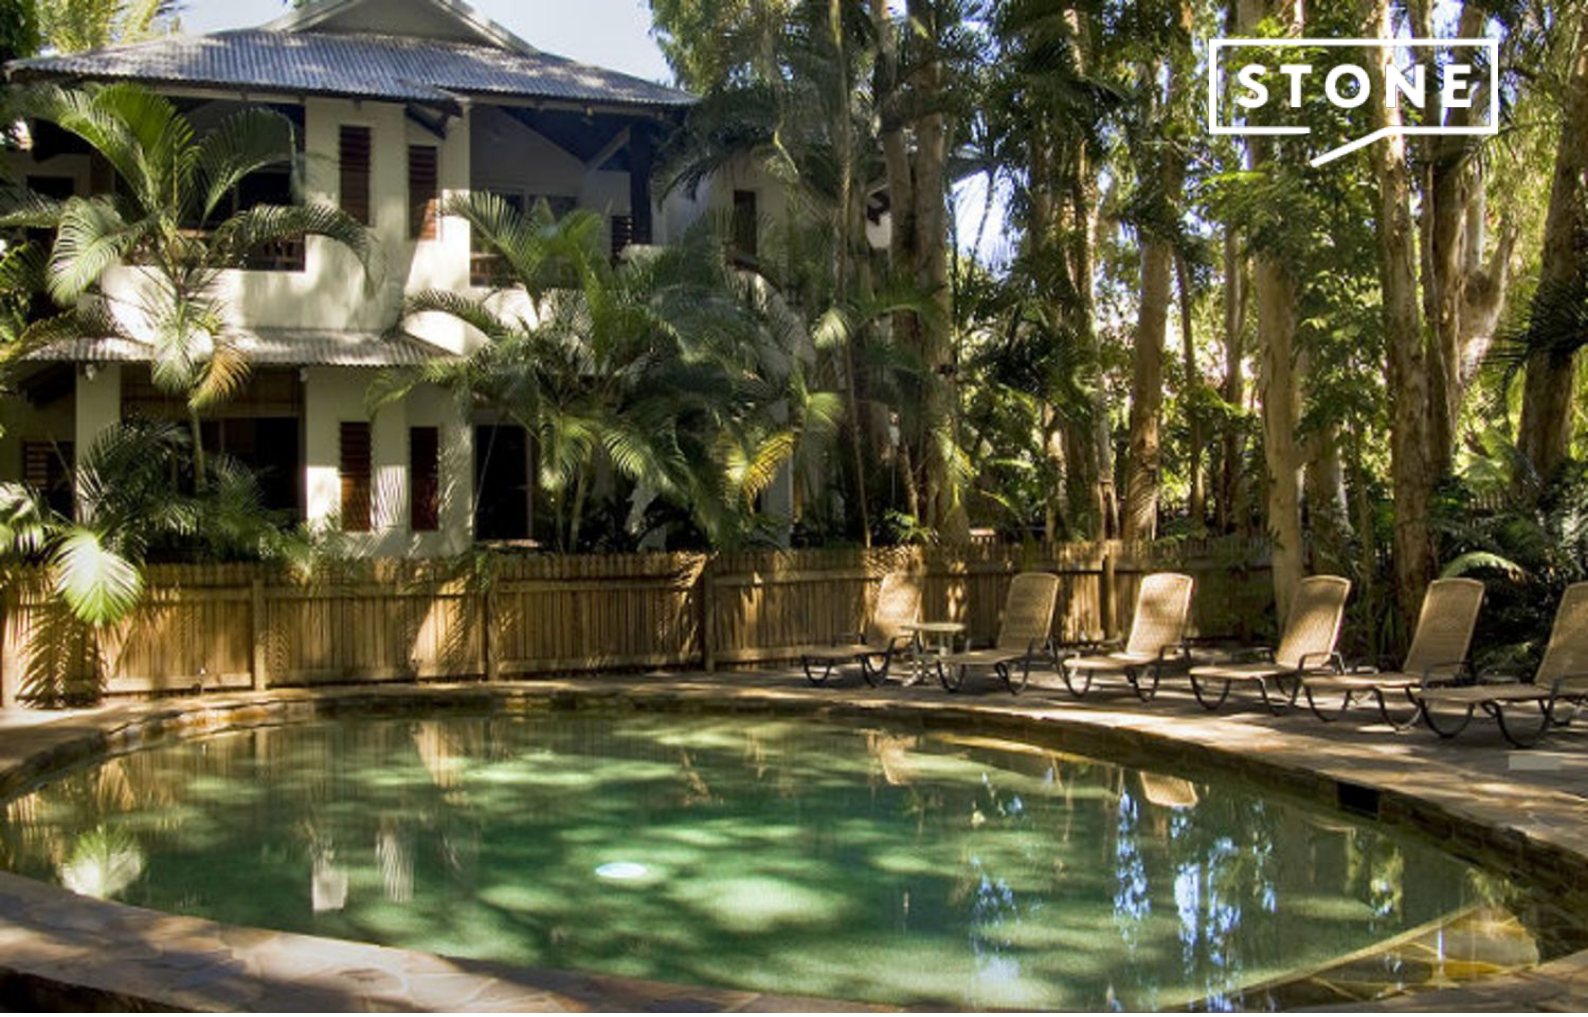

STONE

20/10-14 Amphora Street PALM COVE, QLD

## Sold - Thanks To Our No Sale No Charge

Presenting to the market this stunning Palm cove apartment, located at the beautiful Reef Retreat. Get that holiday feeling and enjoy all that The Reef Retreat has to offer.

Features Include:-

- Only 50 metres to the esplanade and the stunning Palm Cove beach front
- One large bedroom
- One bathroom
- Modern Kitchen
- Beautiful tropical gardens
- Resort pool and spa
- Extensive raised deck area with BBQ and dining area
- Fully air-conditioned with patio,