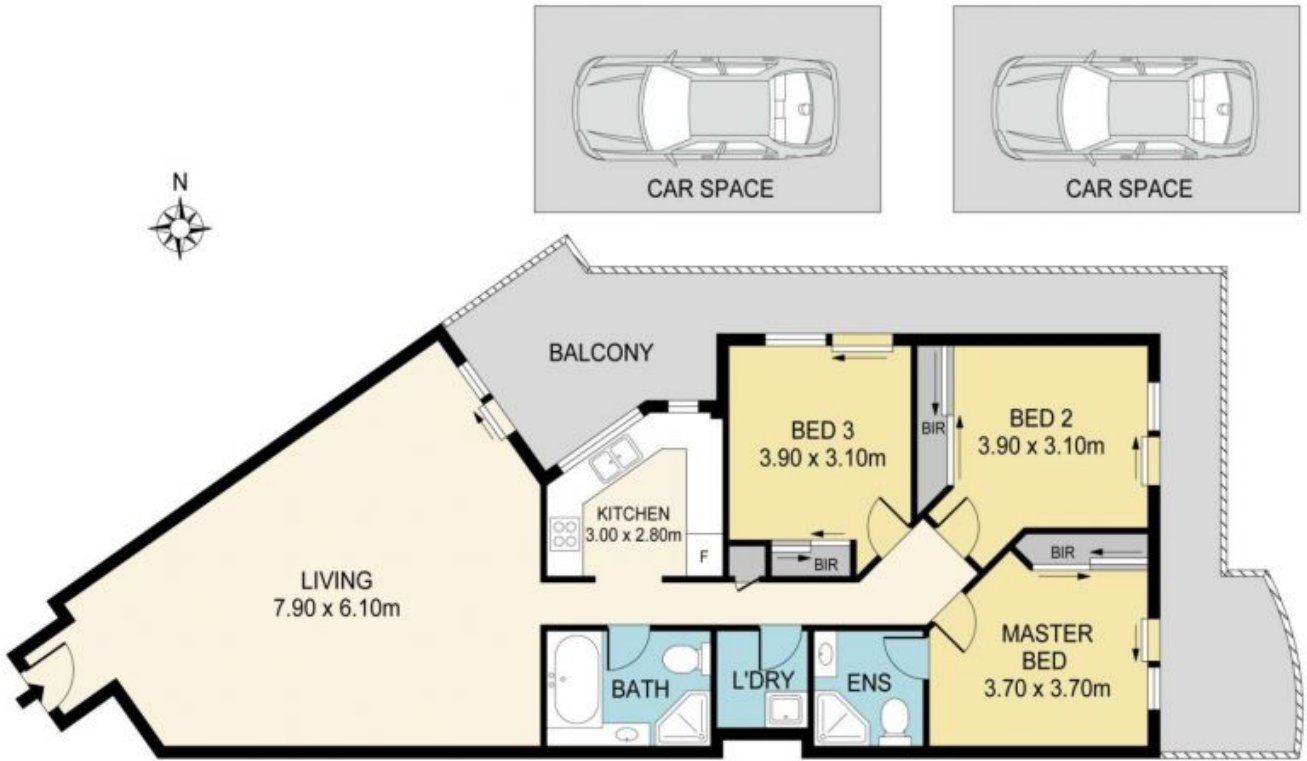

706/7 KEATS AVE, ROCKDALE