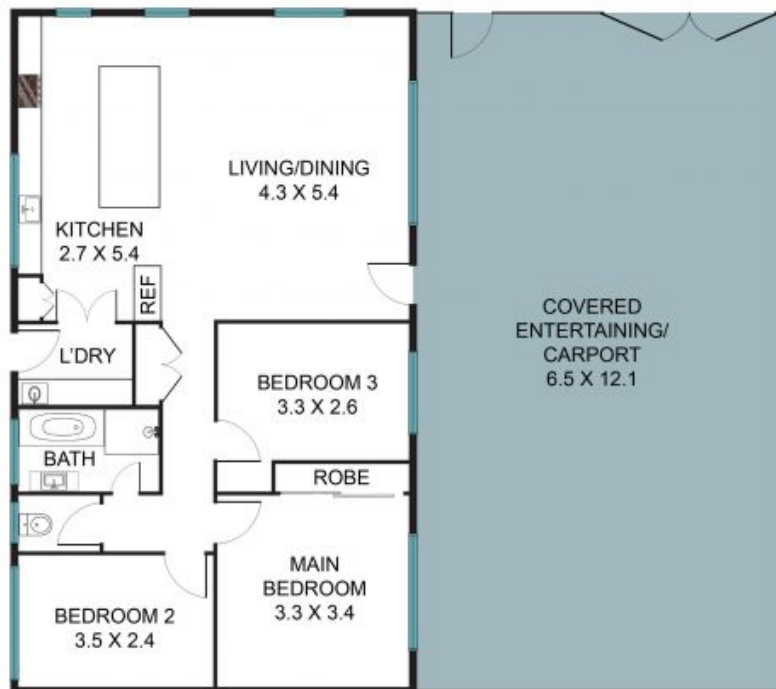

STONE

7 Nott Pl, Mount Annan NSW 2567

The floor plan is not to scale, measurements are in metres. Exterior elements are not in position.
Plans should not be relied on. Interested parties should make and rely on their own enquiries.
All other information provided has been collected from reliable sources but cannot be guaranteed for accuracy.