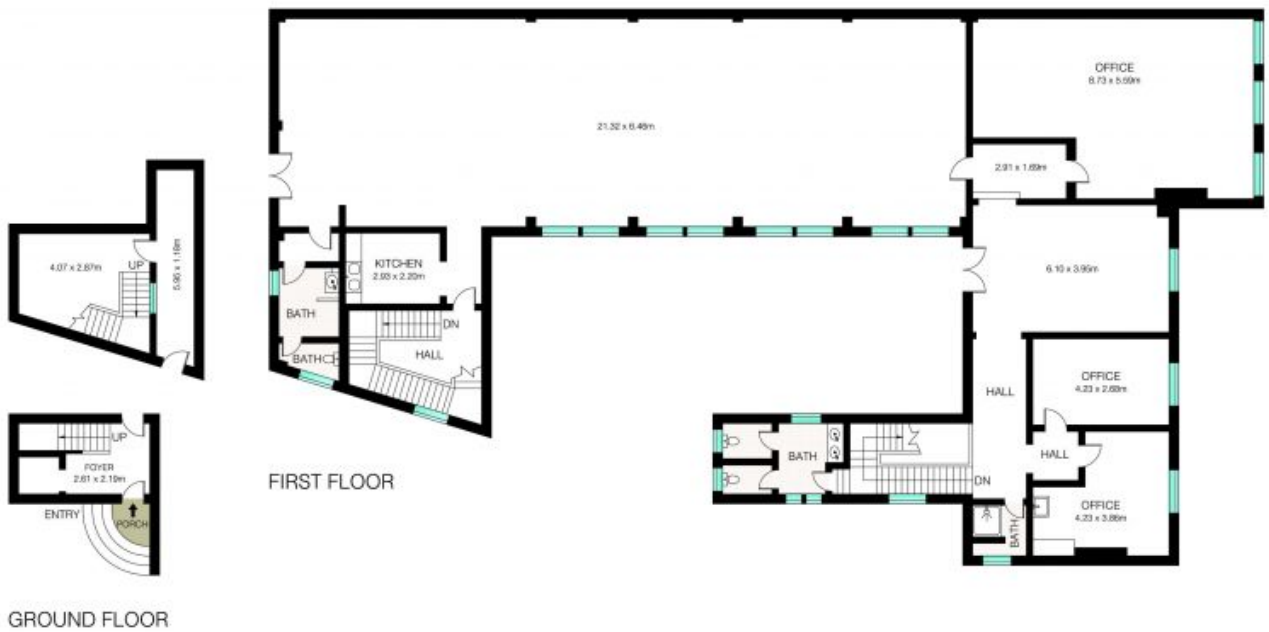

Level 1/181A Glebe Point Road Glebe, NSW

Large Creative Office / Showroom in Glebe

This outstanding commercial building showcases a raw, contemporary aesthetic combined with a generous and flexible layout. approx 327 sqm space. The space offers an inspiring environment suitable for a wide range of professional, creative, or commercial uses.

Stavroula Skagias

0408 867 836

Evan Skagias

0405 588 885

0 1 2 3 4 5

INT: 327m²

This Floor Plan was prepared by WWW.CRYINGOUTLOUD.COM.AU for illustration purposes only. This document does not constitute any part of an offer or contract. Dimensions are approximate only. Copyright © 2022 Crying Out Loud. All Rights Reserved.