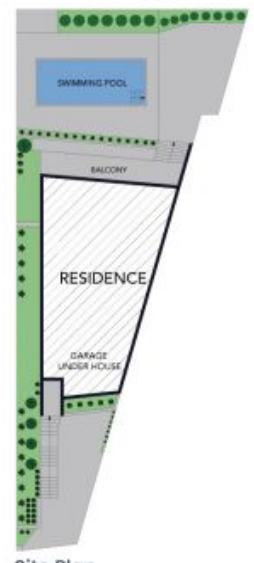

23B Allawah Avenue Carss Park, NSW

4 1 3 6

0424 523 630

23B Allawah Avenue  
Carss Park

Ground Floor

First Floor

Second Floor

Site Plan

The site plan and floor plan are not to scale; measurements are indicative and in metres. Bushes and trees are placed for illustration purposes. Plans should not be relied on. Interested parties should make and rely on their own enquiries. All other information provided has been collected from reliable sources but cannot be guaranteed for accuracy.

23B Allawah Avenue  
Carss Park

STONE

Ground Floor

First Floor

Second Floor

The floor plan is not to scale; measurements are indicative and in metres. All features included in this 3D plan are for inspiration purposes only. This is not an exact replica of the property or the position of exterior elements. Plans should not be relied on. Interested parties should make and rely on their own enquiries.