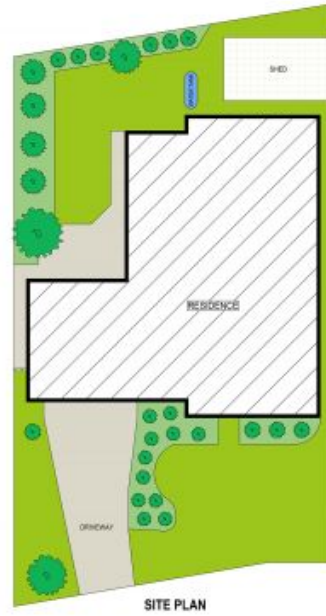

37 Matthew Circuit Mardi, NSW

### Move-In Ready Single-Level Home Offering Space, Comfort & Rear Shed

This well-maintained single-level brick and tile home offers an ideal blend of space, functionality, and everyday comfort. It features four bedrooms, two bathrooms, and a double lock-up garage with convenient drive-through access. A rare highlight is the large, council-approved shed, adding extra versatility, storage and potential.

Price:

Contact Agent

**Alyce Lewis**

0423 950 626

37 Matthew Circuit,  
Mardi

INTERNAL: 119sqm  
EXTERNAL: 96sqm

PLEASE NOTE: These Floorplan + Site Plans have been generated for marketing purposes and are to be used as a guide only. While all care is taken, no guarantee can be given in respect of accuracy, sizes and dimensions are approximate, actual may vary.