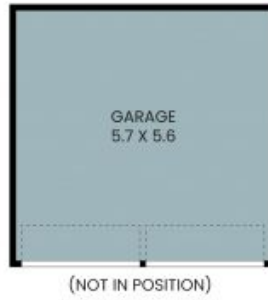

36 Main Road Heddon Greta, NSW

4 1 2

Character, Comfort & Room to Grow

***To avoid missing out Pre Apply via www.tenantoptions.com.au as applications are processed prior to the inspection**

Price: \$750 per week

Available Date: 20/05/2026

Nicole Tarasenko

02 4089 1122

36 Main Road
Heddon Greta

SITE PLAN

The site plan and floor plan are not to scale; measurements are indicative and in metres. Bushes and trees are placed for illustration purposes. Plans should not be relied on. Interested parties should make and rely on their own enquiries. All other information provided has been collected from reliable sources but cannot be guaranteed for accuracy.